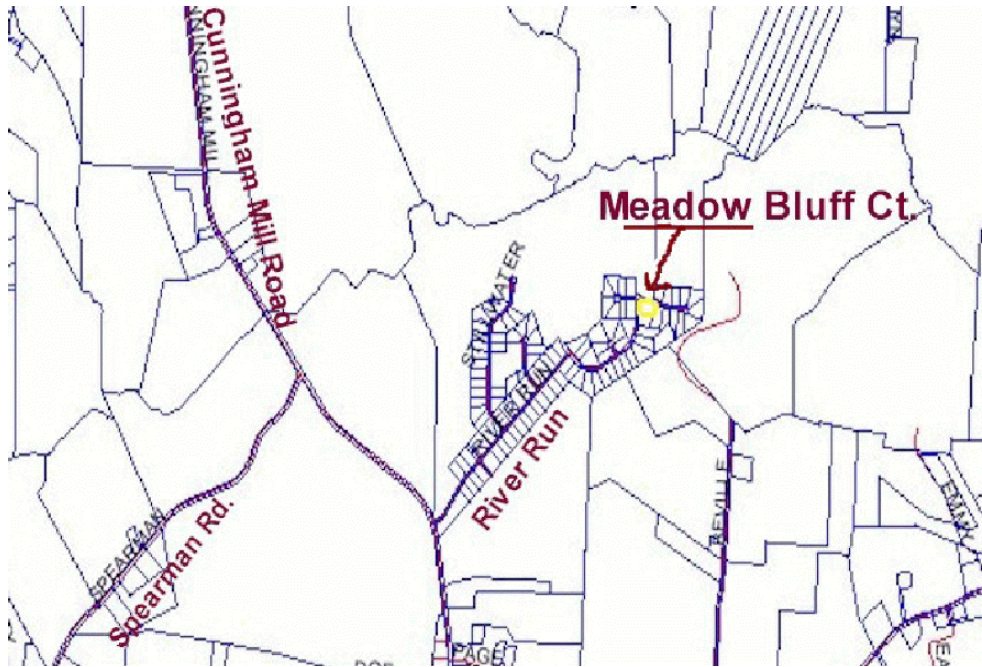

3 YARDARM COURT
GREENSBORO, NC 27455
(336) 288-8713
BILL@BLESBUILDERS.COM

Directions to 132 Meadow Bluff Court

GPS

Coordinates - If your vehicle is equipped with Global Positioning System (GPS) software, set your course for the intersection of River Run Drive and Cunningham Mill Road in Reidsville, N.C. (Some of the interior roads in the neighborhood may not be plotted.) Go to

the end of River Run and turn right on Autumn Gate. Travel to the end and turn right on Meadow Bluff Court. 132 Meadow Bluff is the first house on the right.

From Greensboro - Church Street - Travel out Church Street north past Pisgah Church Road and continue to the stoplight at Hwy 150. Gunter's Store will be at this intersection. Turn right on 150 and travel 1.7 miles to Spearman Road. Turn left on Spearman Road and travel 3.2 miles to the end. Turn right on Cunningham Mill Road and travel 1/4 mile and to River Run Drive. Turn left on River Run Drive. Go to the end and turn right on Autumn Gate. Travel to the end and turn right on Meadow Bluff Court. 132 Meadow Bluff is the first house on the right.

From Greensboro - Hwy. 29 - Travel out 29 North to the Reedy Fork Parkway Exit. At the top of the ramp turn left onto Reedy Fork. Take a right onto Brown Summit Road and travel 2.6 miles to the stop sign at Hwy. 150 in Brown Summit. Take a right onto Hwy 150 and travel .3 miles to Brooks Lake Drive. Turn right on Brooks Lake. In 2.3 miles Brooks Lake crosses Fairgrove Church Road and becomes Cunningham Mill Road. Continue straight on Cunningham Mill and turn right onto River Run Drive. Go to the end and turn right on Autumn Gate. Travel to the end and turn right on Meadow Bluff Court. 132 Meadow Bluff is the first house on the right.