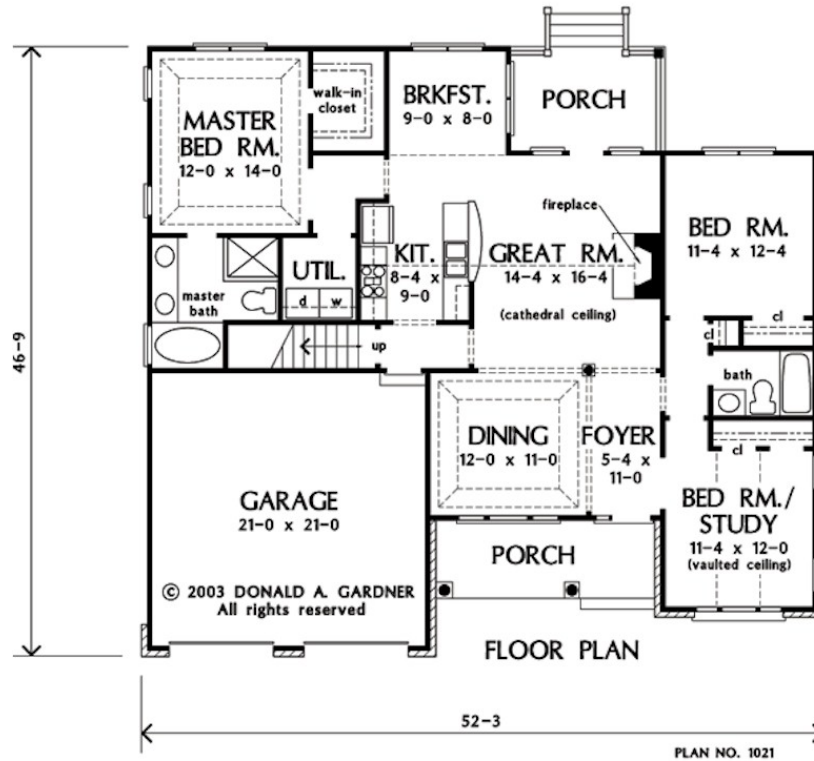

Meadow Bluff Court  
Reidsville, NC 27320  
Offered Pre-Construction at \$210k by BLES Builders, L.L.C.  
[Bill@BLESBuilders.com](mailto:Bill@BLESBuilders.com) 336-288-8713

More  
Detailed Plans Available Soon