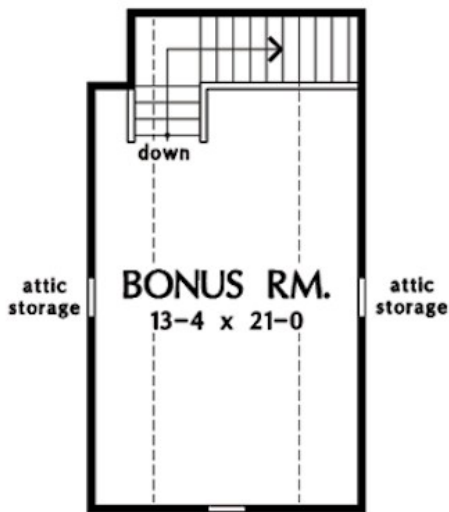

Meadow Bluff Court  
Reidsville, NC 27320  
Offered Pre-Construction at \$210k by BLES Builders, L.L.C.  
[Bill@BLESBuilders.com](mailto:Bill@BLESBuilders.com) 336-288-8713

More  
Detailed Plans Available Soon